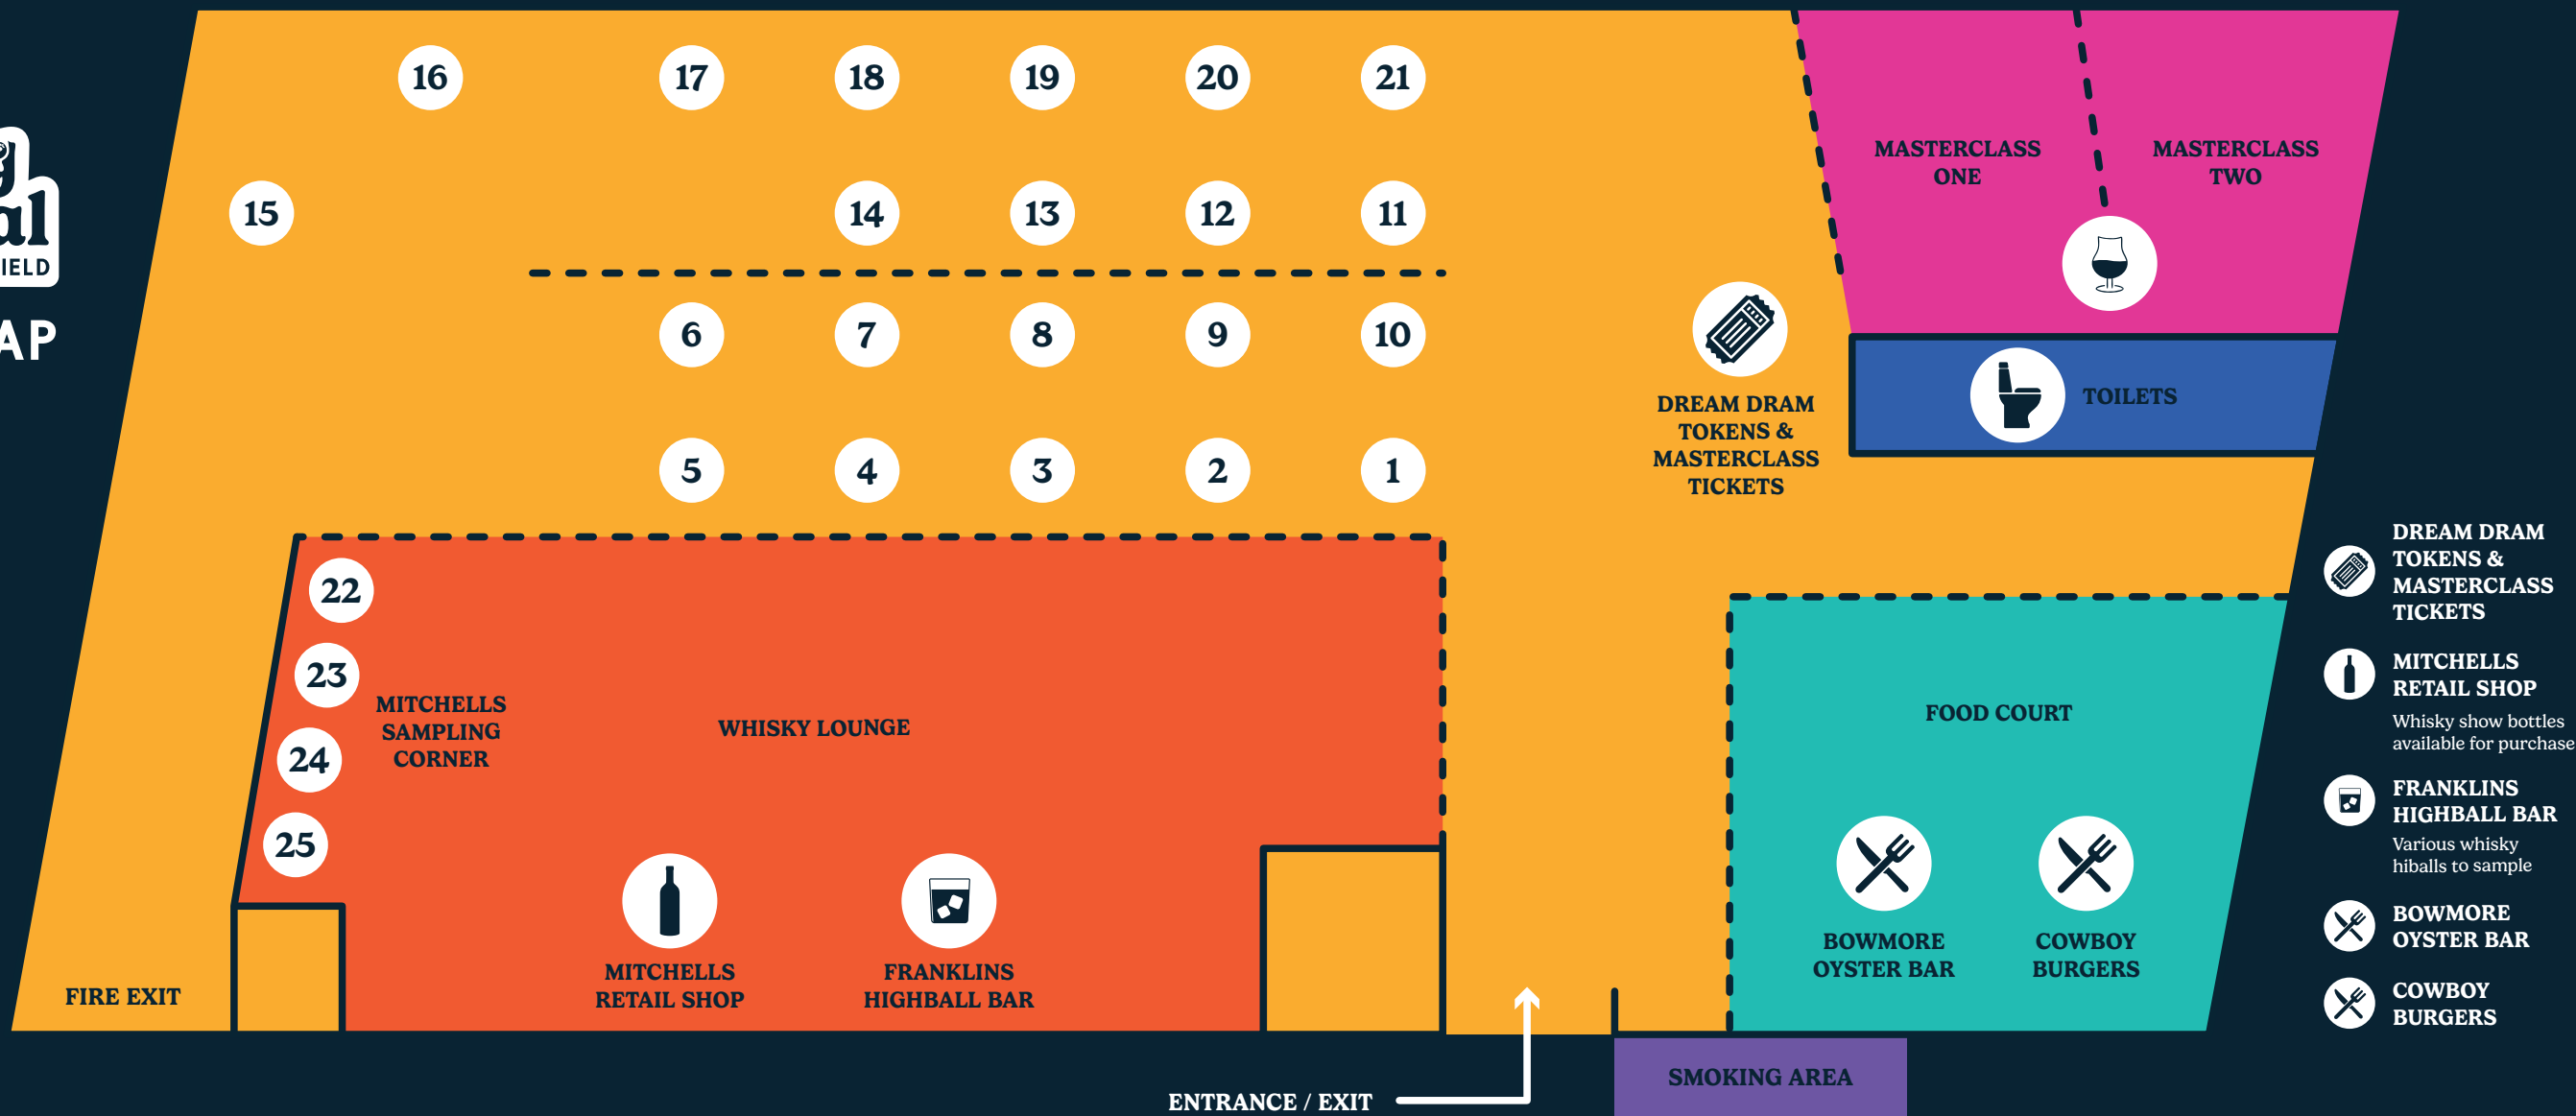

# FESTIVAL MAP

- 1 AMBER BEVERAGES** Arran and Lagg

---

- 2 ANNANDALE DISTILLERY** Annandale

---

- 3 BALLINDALLOCH** Ballindalloch

---

- 4 BLADNOCH** Bladnoch

---

- 19 EDRINGTON** Highland Park, Laphroaig, Makers Mark, Toki

- 20 BROWN FORMAN** Benriach, Glendronach, Jack Daniels, Woodford Reserve

---

- 21 IAN MACLEOD** Isle of Skye, Glengoyne, Tamdhu, Smokehead

---

- 22 GLENFARCLAS** Glenfarclas and Leiper's Fork

---

- 23 STAUNING & NCNEAN** Stauning, NcNean

---

- 24 MOET HENNESSY & GLENALLACHIE** Glenmorangie, Ardbeg

---

- 25 BRUICHLADDICH** Bruichladdich and Port Charlotte

- DREAM DRAM TOKENS & MASTERCLASS TICKETS
- MITCHELLS RETAIL SHOP  
Whisky show bottles available for purchase
- FRANKLINS HIGHBALL BAR  
Various whisky hiballs to sample
- BOWMORE OYSTER BAR
- COWBOY BURGERS